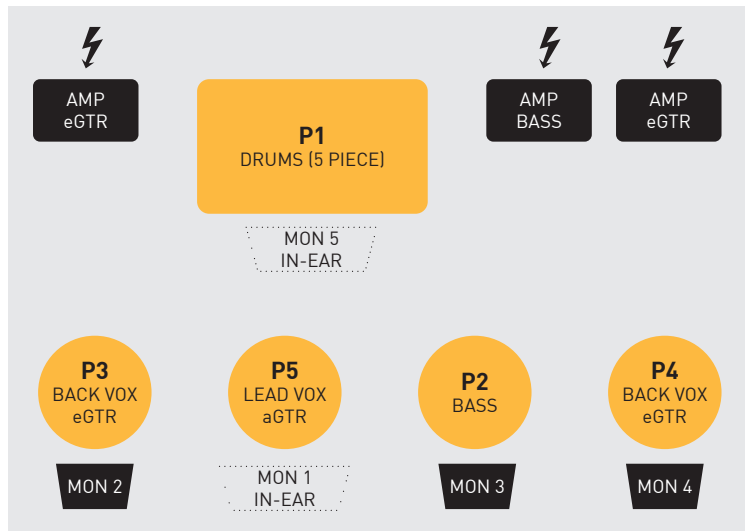

TECHNICAL RIDER

GRACE UNDER PRESSURE

P1 Wolfgang	Drums
P2 Johannes	Bass
P3 Joa	Electric Guitar, Backing Vocals
P4 Nikas	Electric Guitar
P5 Babs	Lead Vocals, Acoustic Guitar

Grace Under Pressure spielen englischsprachigen Melodic Rock.

Kontakt **Grace Under Pressure** → barbara.pott@web.de

Ch#	Name	Instrument	Mic, Anschluss	Stativ	Position	Eigen	Notizen
01	Wolfgang	Kick	Audix D6 o. Shure Beta 91A	Low	Drums		
02		Snare Top	Sennheiser e604	Low	Drums		
03		HiHat	Shure KSM 137 SL	High	Drums		
04		Tom 1	Sennheiser e604	Rim clamp	Drums		
05		Tom 2	Sennheiser e604	Rim clamp	Drums		
06		Tom 3	Sennheiser e604	Rim clamp	Drums		
07		Overhead L	Røde NT5	High/Boom	Drums		
08		Overhead R	Røde NT5	High/Boom	Drums		
n/a		In-Ear (Wireless)	MON 5		Drums	X	
09	Johannes	Bass	DI direkt		Stage L		
10		Bass-Amp	Shure SM57 o. AKG D112		Stage L		
11	Joa	Backing Vocals	Sennheiser e835 s	High/Boom	Stage L	X	
12		E-Guitar			Stage L		Pedal board
13		Amp	z.B. Sennheiser e609		Stage L		
14	Nikas	E-Guitar			Stage R	X	Pedal board
15		Amp	z.B. Sennheiser e609		Stage R		
16	Babs	Lead Vocals	Sennheiser e835	High/Boom	Stage R	X	
n/a		In-Ear (Wireless)	MON 1		Stage R	X	860 MHz
17		A-Guitar	DI Mono		Stage R		12-Saiter